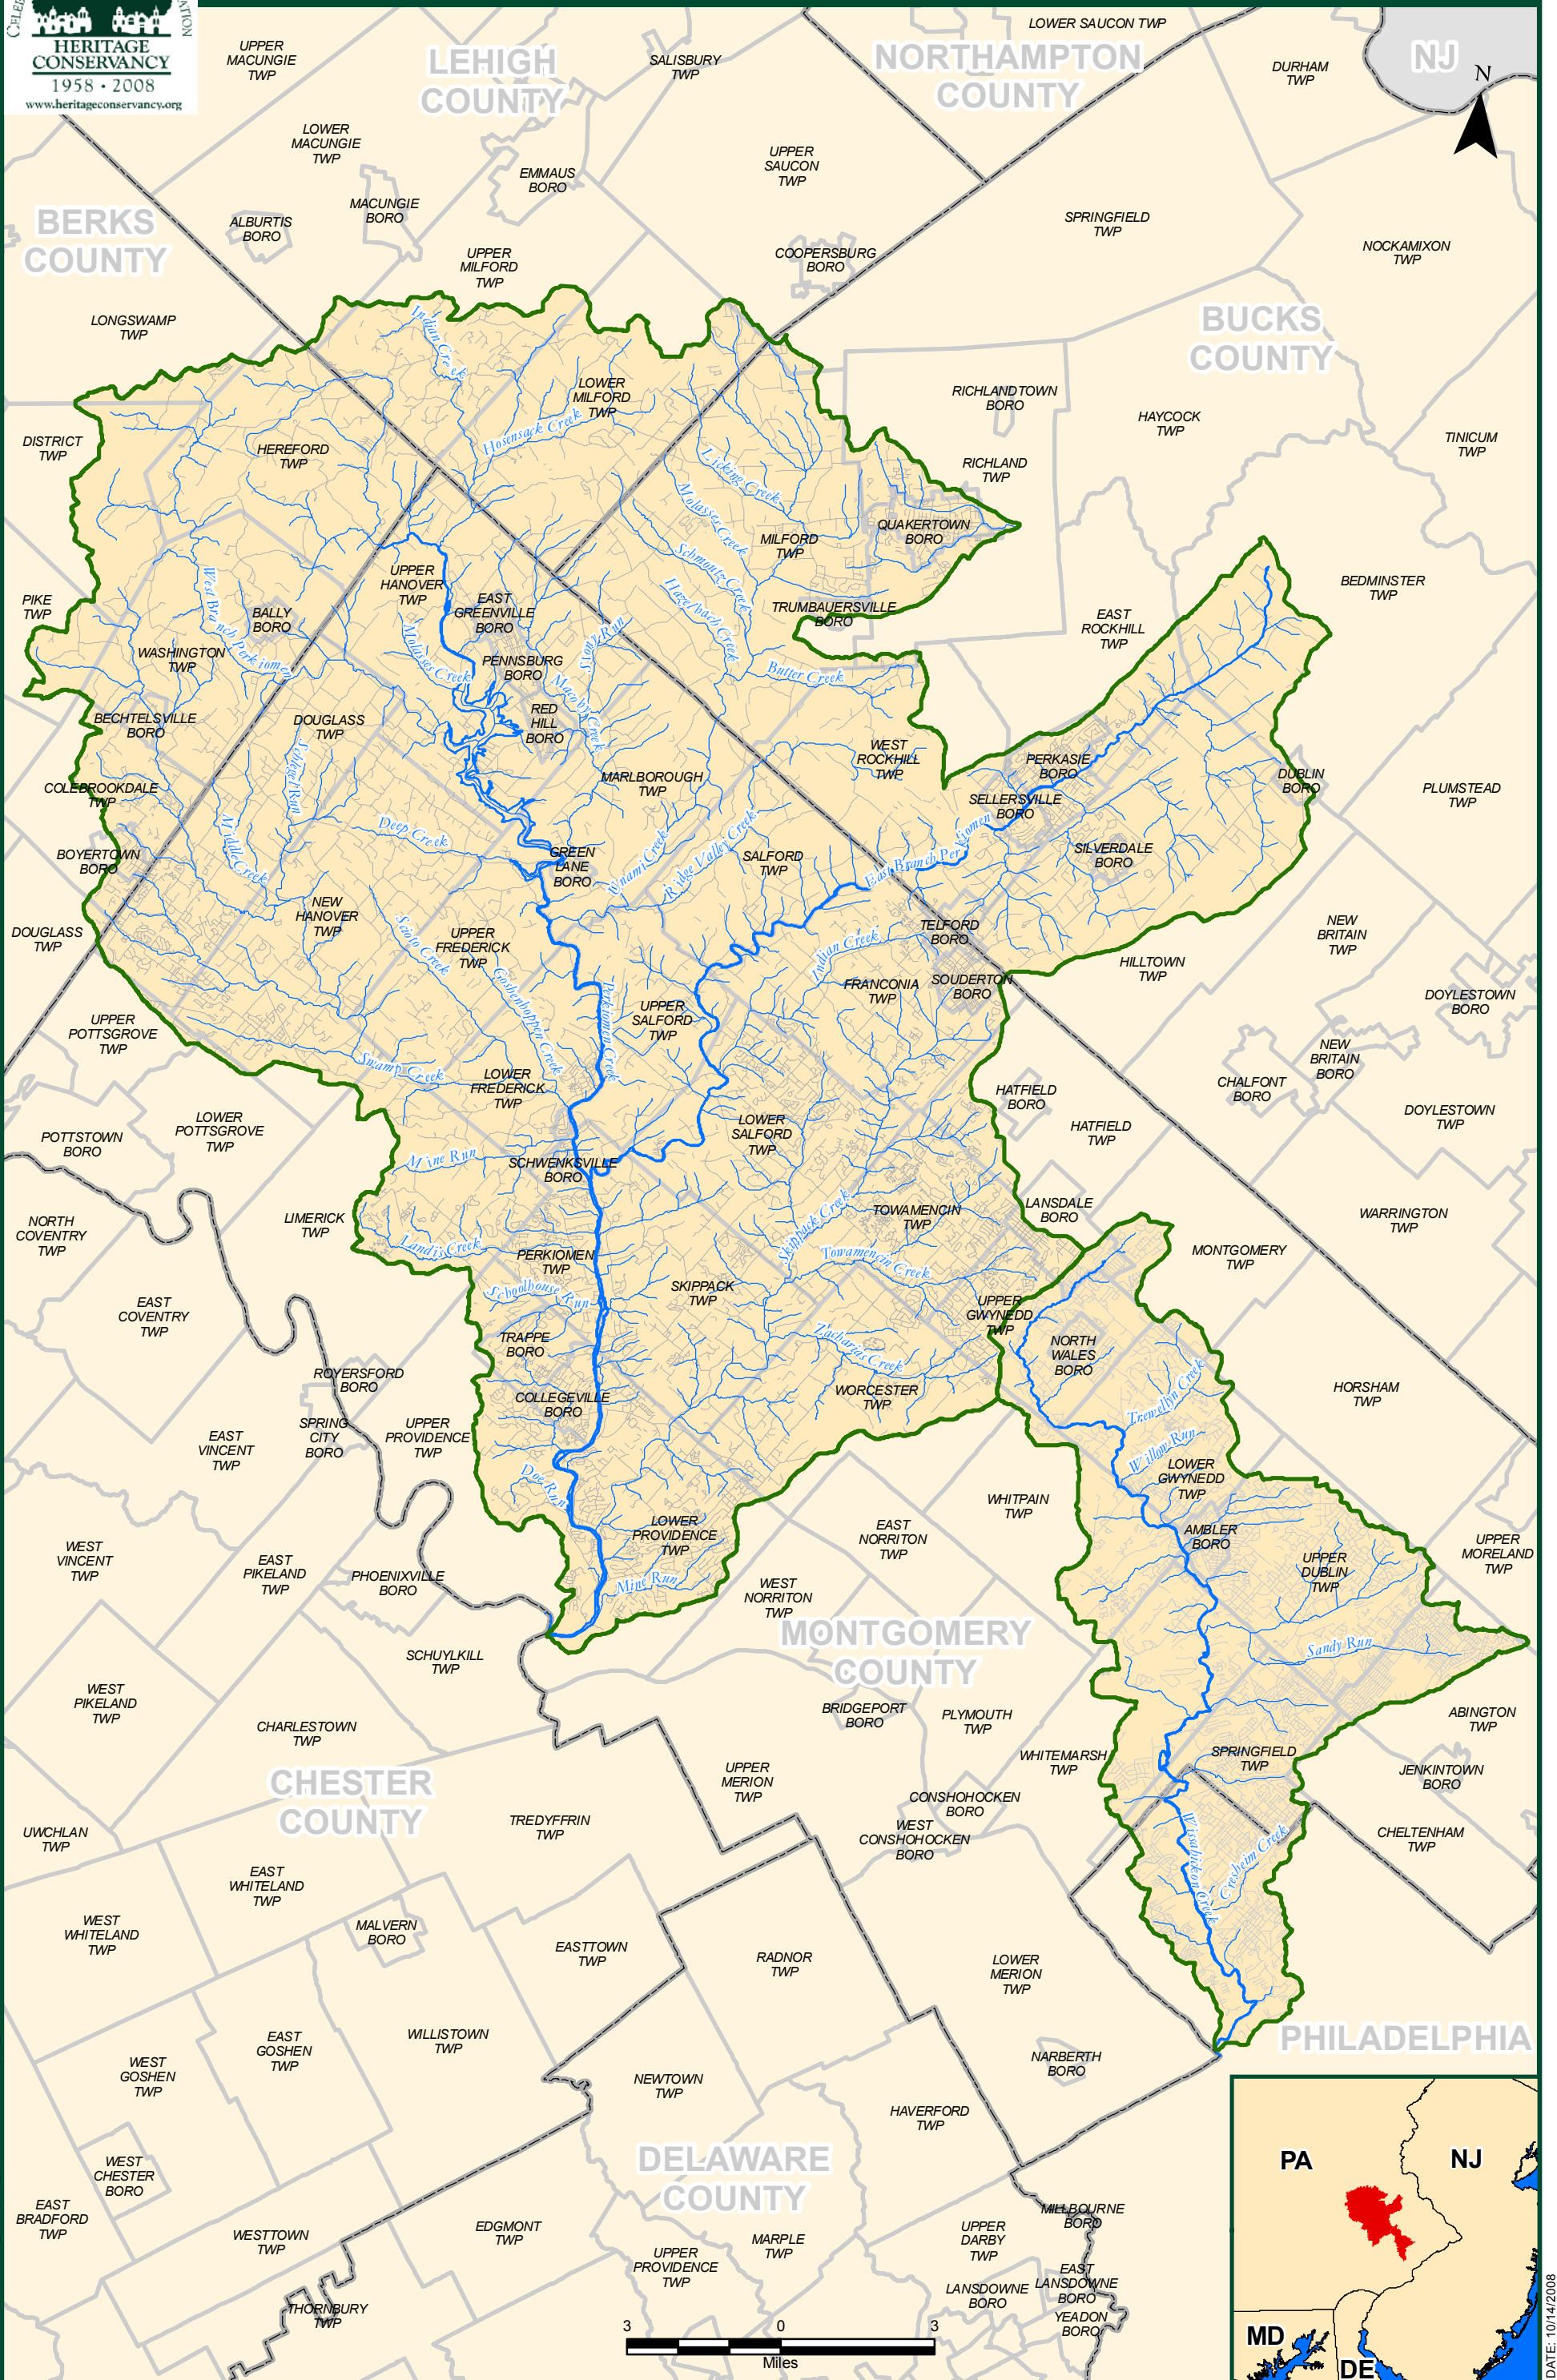

# WISSAHICKON AND PERKIOMEN WATERSHEDS

FILE: X:\Projects\2818\_Schuylkill\_HOAI\ArchMap\Schuylkill\_HOA.mxd

DATE: 10/14/2008